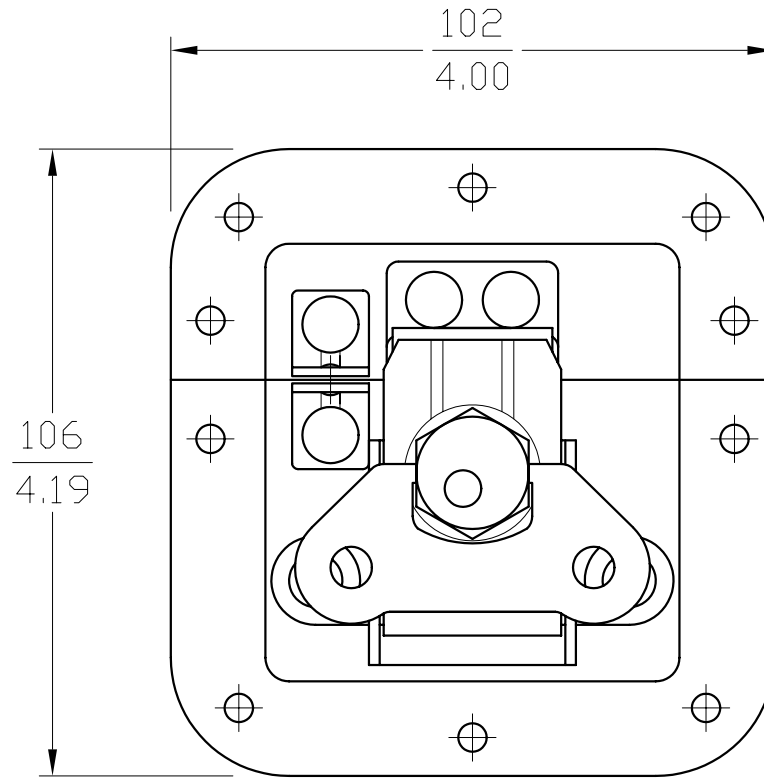

2 mtg holes $\varnothing 8.0/0.31$

76
3.00
(CUTOUT)

10 mtg holes $\varnothing 5.0/0.20$

1.5
0.06